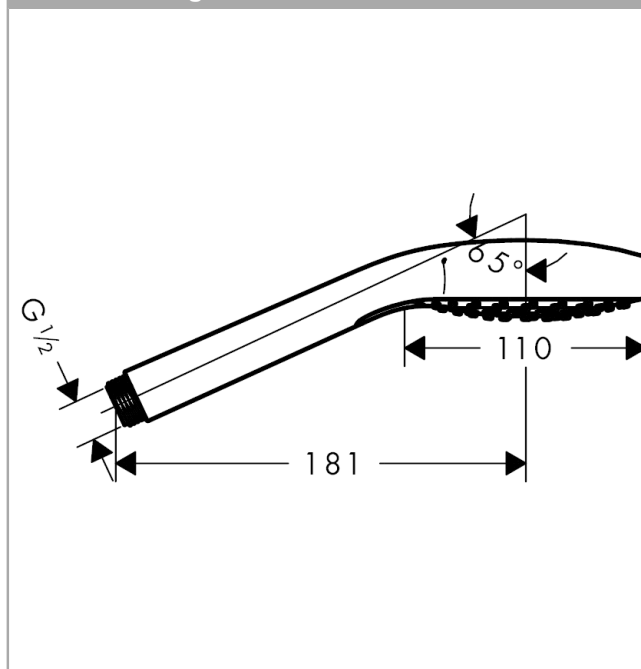

Croma Select S

Croma Select S Vario hand shower

Surfaces: **white/chrome** Article Number: **26802400**

Description

product features

- shower head size: 110 mm
- convenient diversion via Select button
- spray type: Rain, IntenseRain, TurboRain
- maximum flow rate (at 0.3 MPa): 15 l/min
- suitable for continuous flow water heaters

Technology

Design awards

Product image

Scale drawing

Flowchart

The consumption was measured in combination with the appropriate fittings (thermostat/mixer/in-wall valve) to reflect actual application in practice.