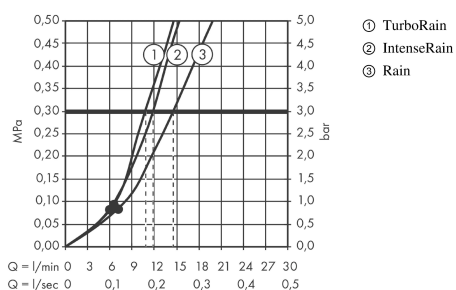

Croma Select S

Croma Select S Vario hand shower

Surfaces: **white/chrome** Article Number: **26802400**

Description

product features

- shower head size: 110 mm
- convenient diversion via Select button
- spray type: Rain, IntenseRain, TurboRain
- maximum flow rate (at 0.3 MPa): 15 l/min
- suitable for continuous flow water heaters

Technology

Design awards

Product image

Scale drawing

Flowchart

The consumption was measured in combination with the appropriate fittings (thermostat/mixer/in-wall valve) to reflect actual application in practice.